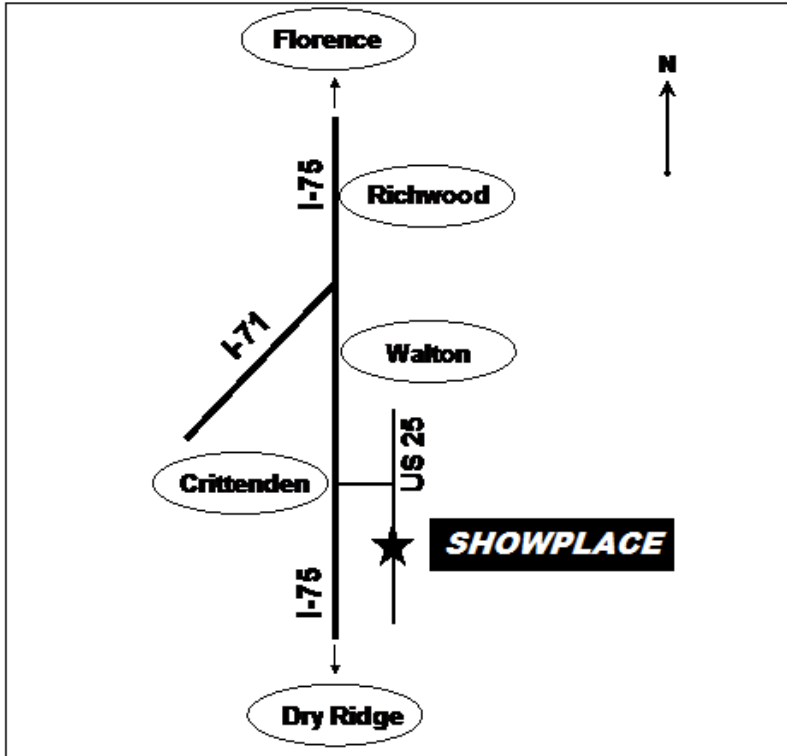

CRITTENDEN

Directions from I-75:
I-75 to Exit 166 Crittenden.
Head East approx. ¼ mile
to US 25. Turn right and
travel approx. 2 miles.
Showplace is on your right.

PH: 859.428.3736