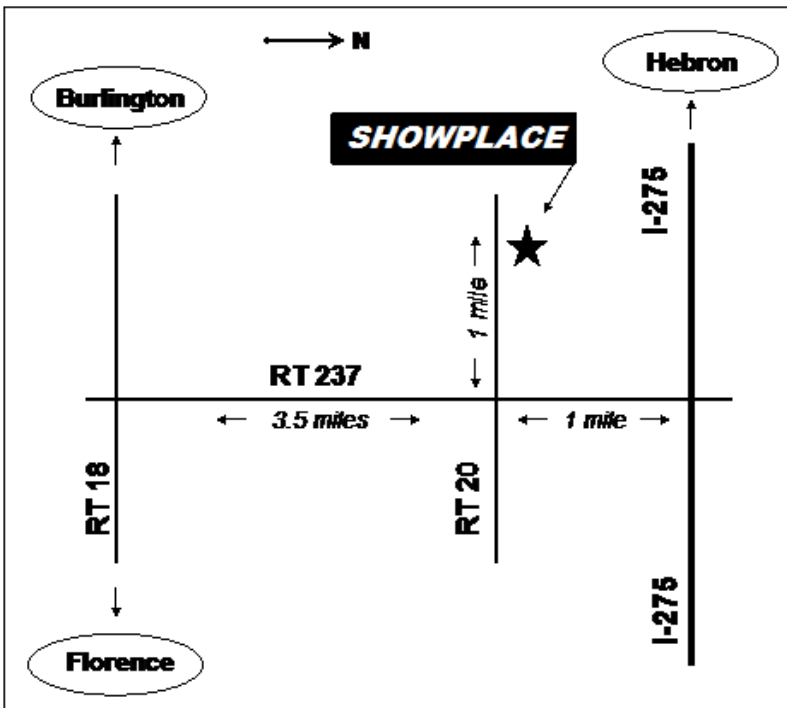

HEBRON

Directions from I-275:
I-275 to Exit 8B. Head
South on RT 237 approx. 1
mile. Turn right on RT 20
and travel approx. 1 mile.
Showplace is on your right.

PH: 859.689.0200